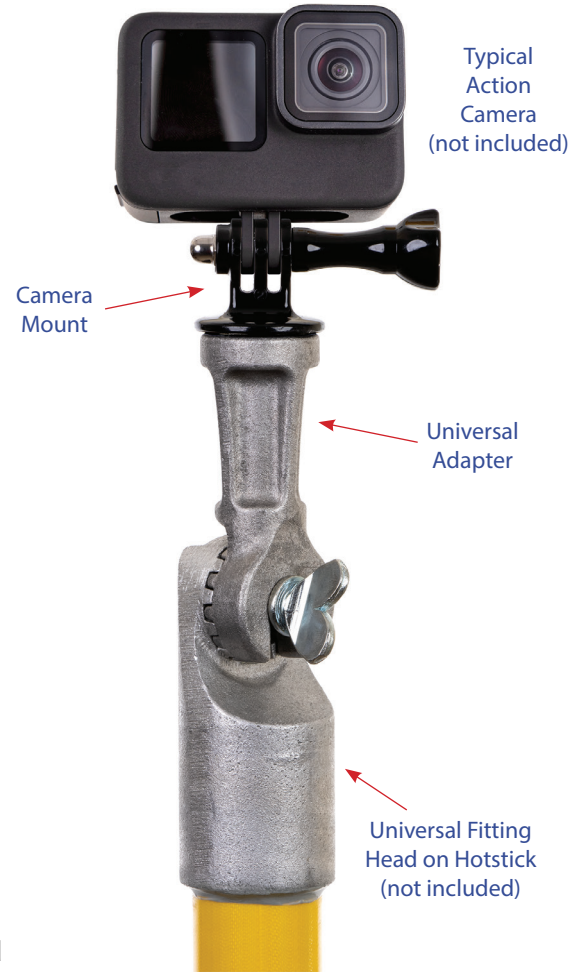

Hotstick universal mounted camera allows a close-up look at utility components from a remote distance.

The universal camera mount with 1/4 inch camera adapter is designed for GoPro® HERO® camera series and other action cameras. This camera hotstick mount is designed for use on the end of any insulated live-line tool with a universal fitting.

**RUT-GPA**  
Action Camera Mount & Universal Adapter Assembly

**RUT-GPAT**  
Universal Adapter with 1/4"-20 Stud

Universal Adapter and Action Camera Mount on a Hotstick with Universal Fitting

Additionally, the Universal Adapter with 1/4"-20 stud by itself can be used on many photo or video cameras with a 1/4"-20 mounting receptacle.

### SPECIFICATIONS

- ▶ Compatible with popular action cameras
- ▶ Stud mount can accommodate cameras, microphones, lights, etc.
- ▶ Universal adapter is heat treated aluminum alloy

GoPro® and HERO® are registered trademarks of GoPro, Inc. of San Mateo, California. Use of these trademarks is for identification purposes only and does not indicate sponsorship or endorsement by GoPro, Inc.